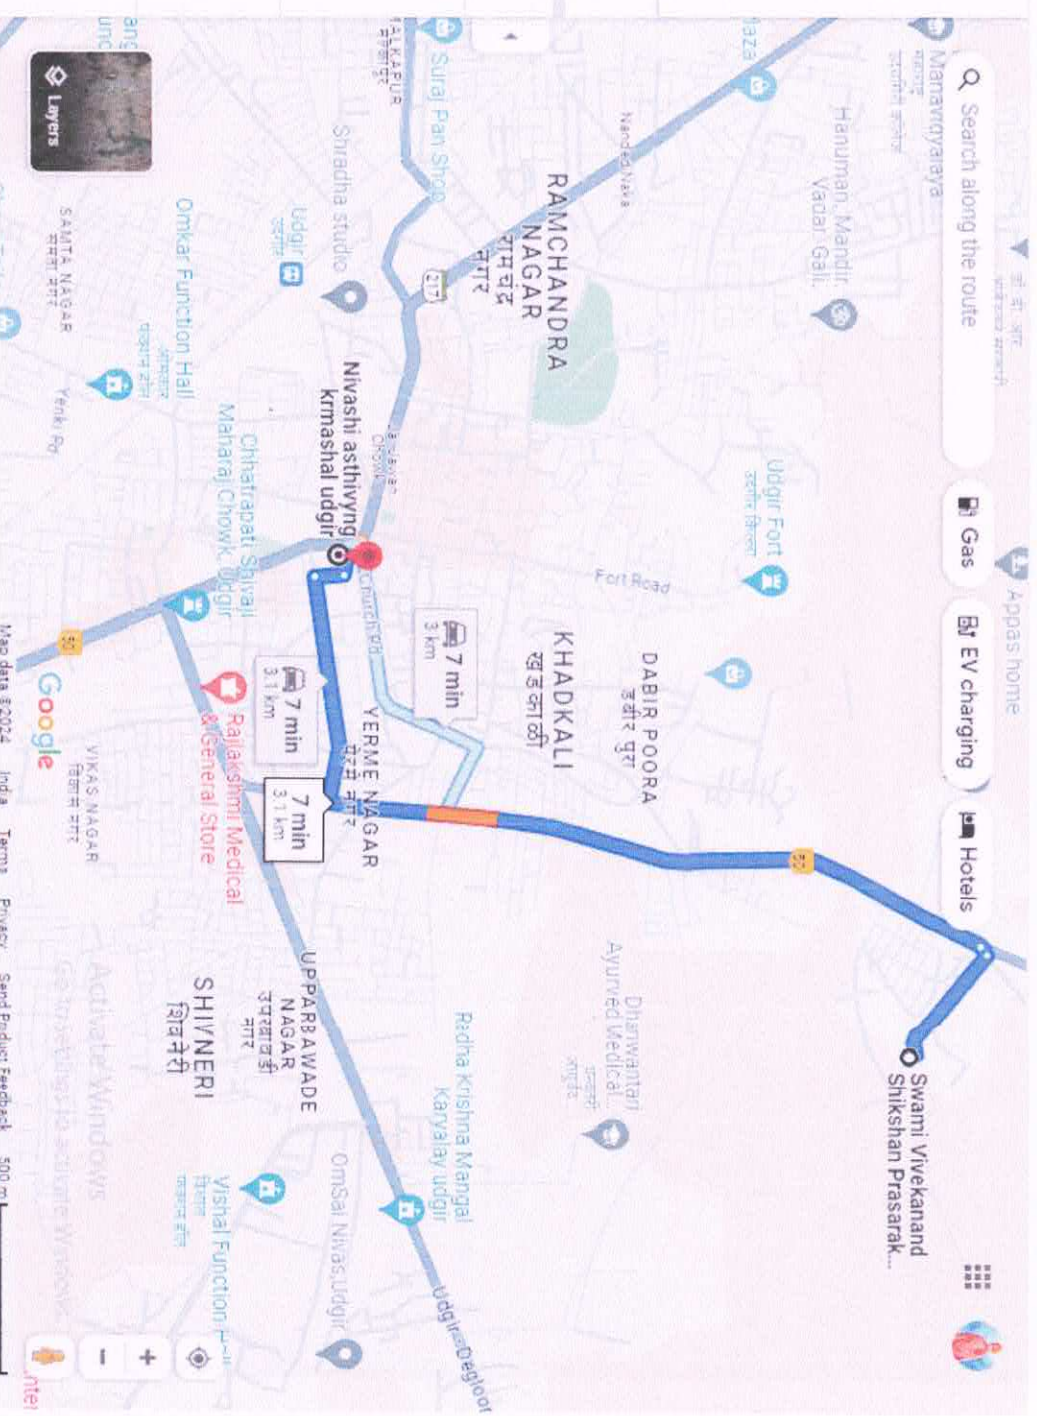

google.com/maps/dir/Swami+Vivekanand+Shikshan+Prasarak+Mandal+Shivneri,+Udgir,+Maharashtra/Srosoti+Kohn,+Degloor+Rd,+Nai+Abadi,+Khadkali,+Udgir,+Ma...

Beet 7 min 7 min 33 min 39 min

Swami Vivekanand Shikshan Prasarak M

Nivashi asthivnyng krmashal udgir, Srosoti

Add destination

Leave now

Options

Send directions to your phone Copy link

via NH50  
Fastest route  
7 min  
3.1 km

Details

via NH50  
Fastest route  
7 min  
3.1 km

via NH50 and Church Rd  
7 min  
3.0 km

*[Signature]*  
Principal  
Swami Vivekanand College  
of Nursing, Udgir Dist. Latur