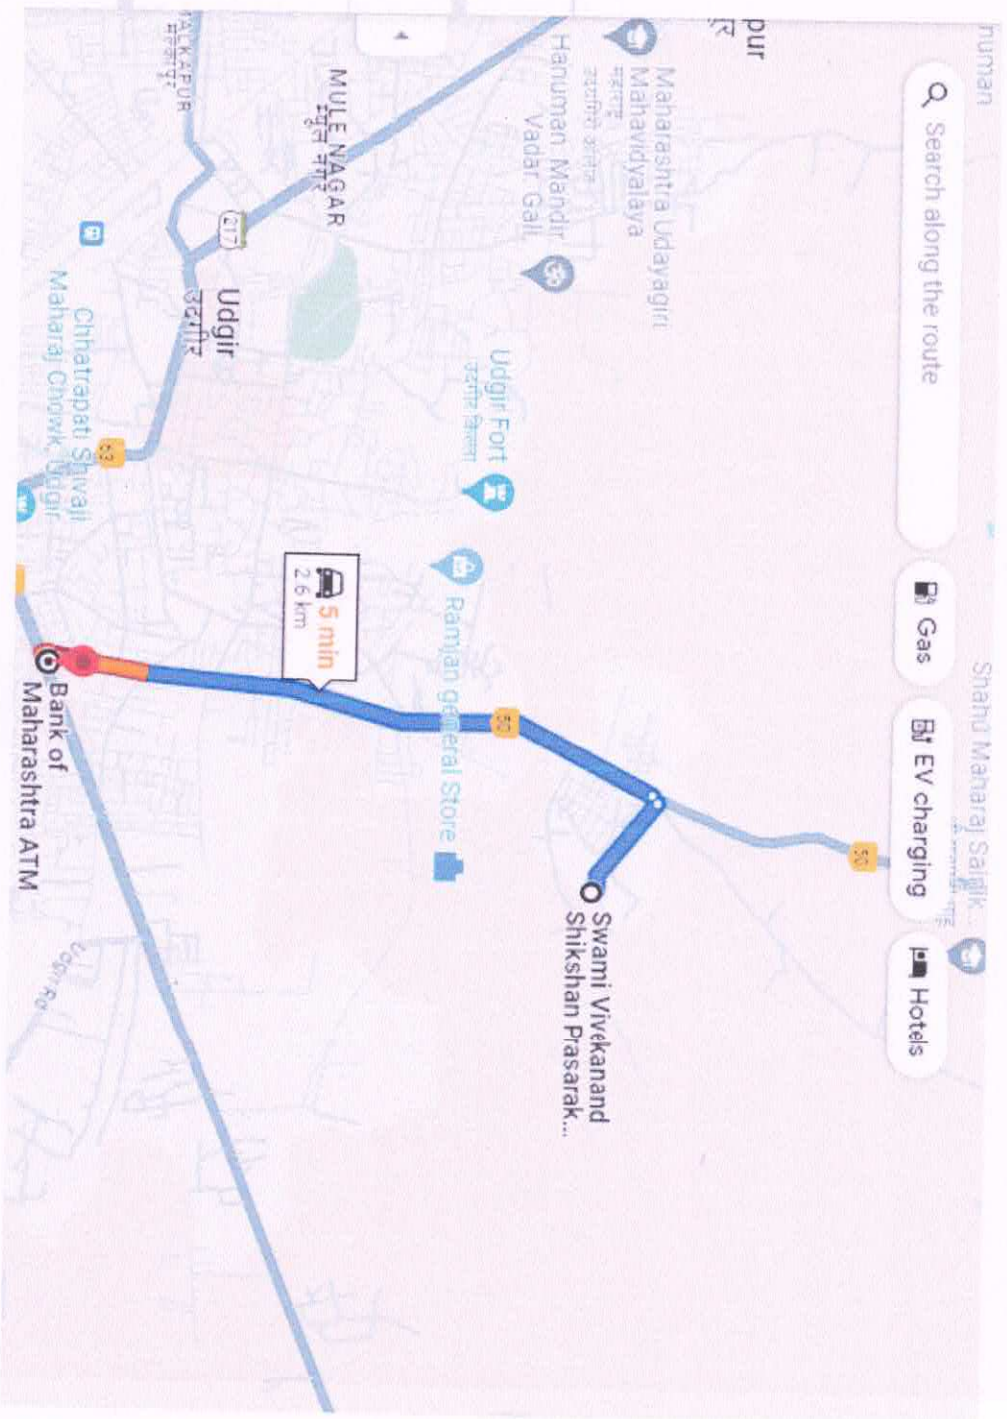

Explore nearby Bank of Maharashtra ATM

Best 5 min 5 min 36 min

Swami Vivekanand Shikshan Prasarak M
Bank of Maharashtra ATM, Shop No 13 8

Add destination

Leave now ▾ Options

Send directions to your phone Copy link

via NH50 5 min
Fastest route, despite the usual traffic 2.6 km

Details

Principat
Swami Vivekanand College
of Nursing, Udgir Dist.Latur